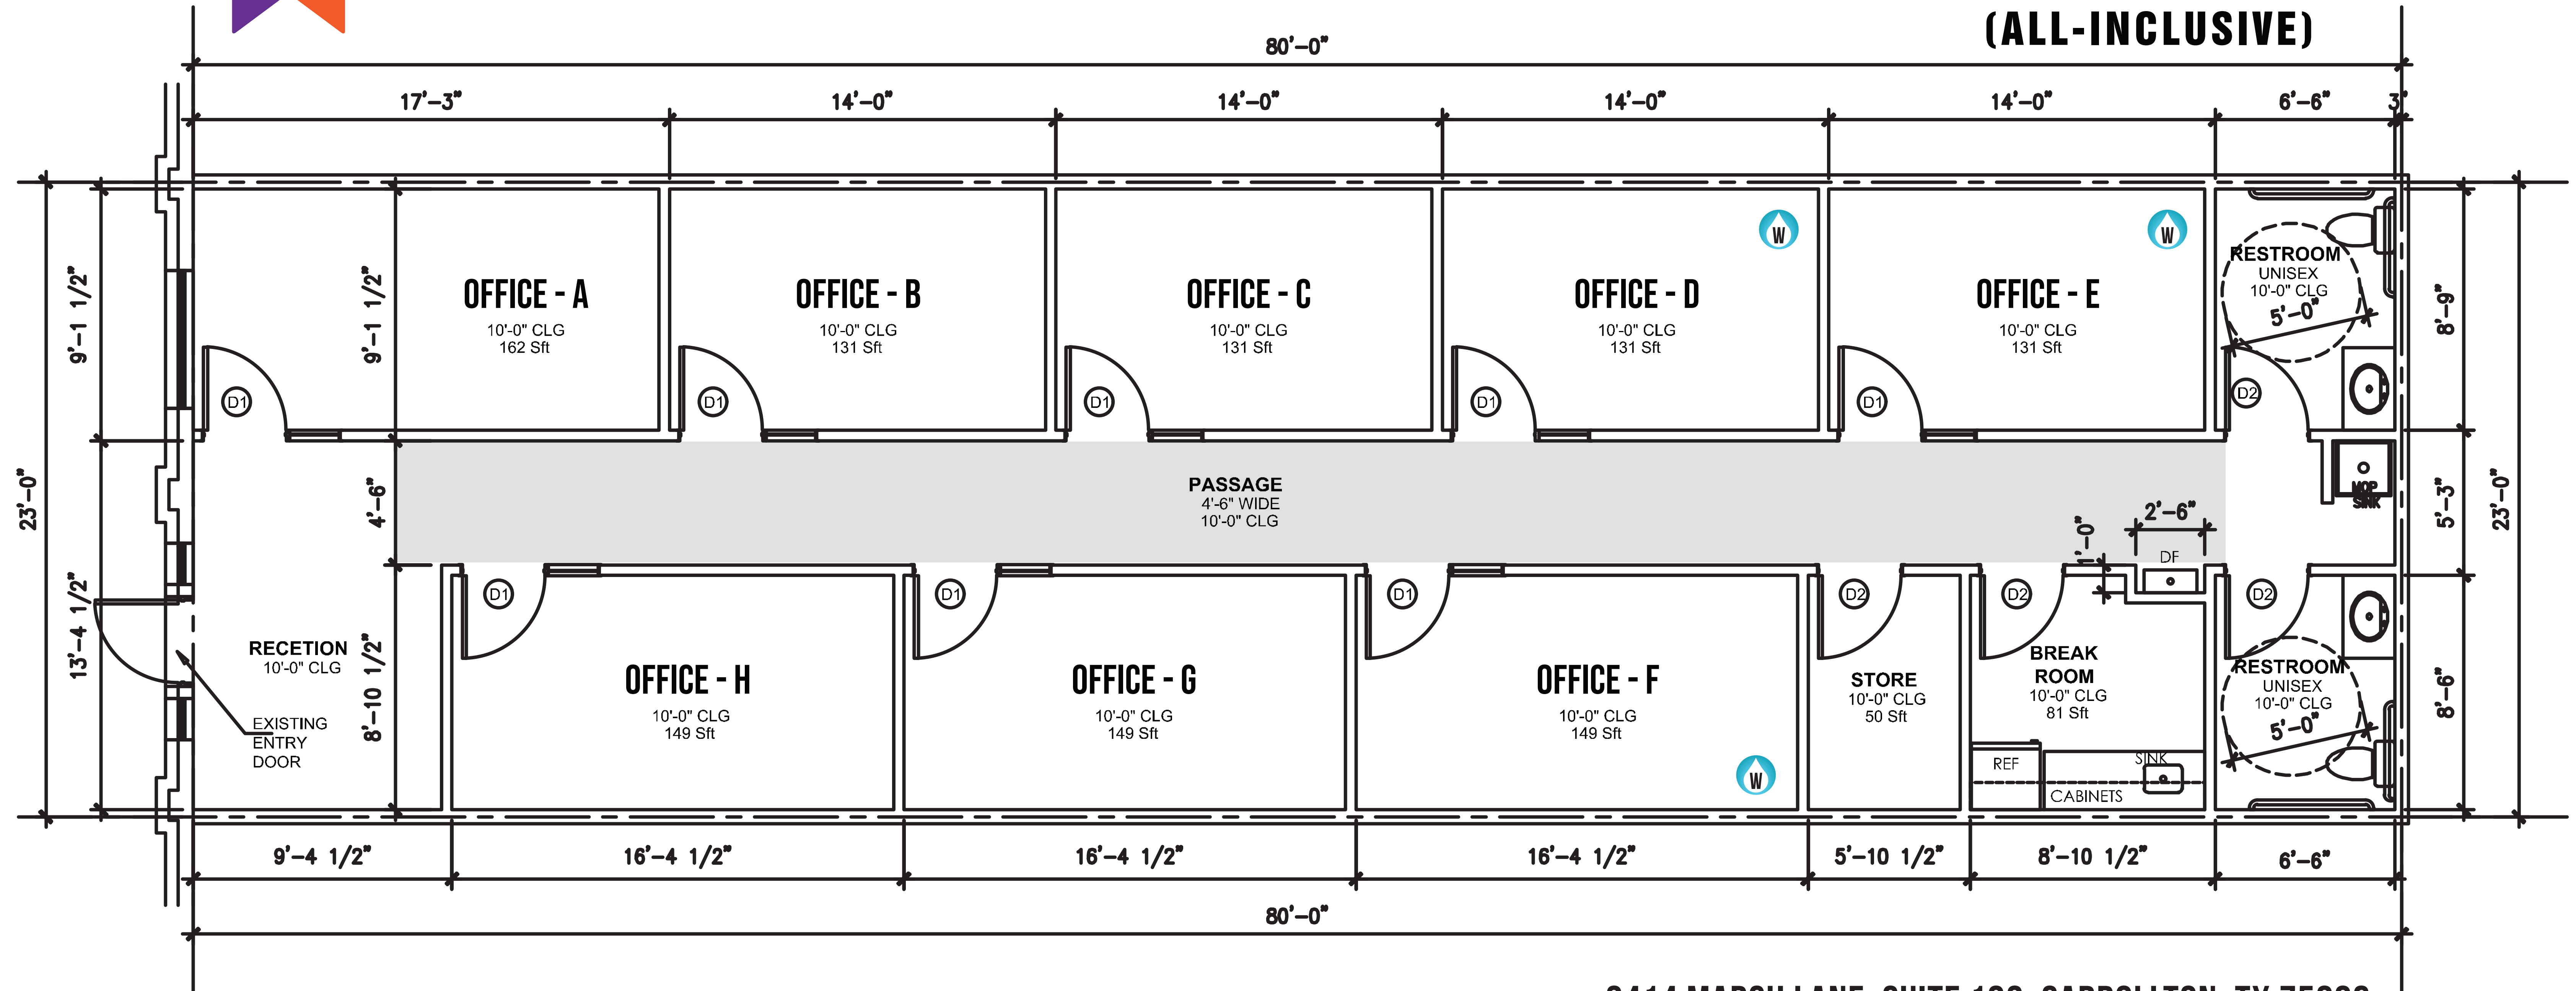

STARTING AT JUST
\$750/MONTH
(ALL-INCLUSIVE)

2414 MARSH LANE, SUITE 102, CARROLLTON, TX 75006
SANDY: 903-776-4350