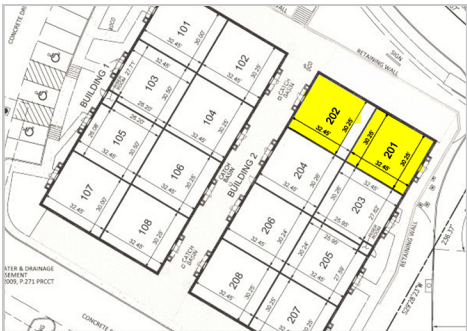

## UNITS 201 & 202

5454 SURREY PATH, COLLIN COUNTY,  
FRISCO, TX 75034

## FULLY CUSTOMIZABLE SHELL SPACES FOR LEASE IN SURREY PATH FRISCO

**Available Lease Area** : 1,962 sq.ft

**Ideal for** Medical and General Offices

- ✔ 2 Individual Suites of 981 sq.ft. each
- ✔ Dedicated Parking Slots Available
- ✔ Superior Construction Quality
- ✔ Close Proximity to: