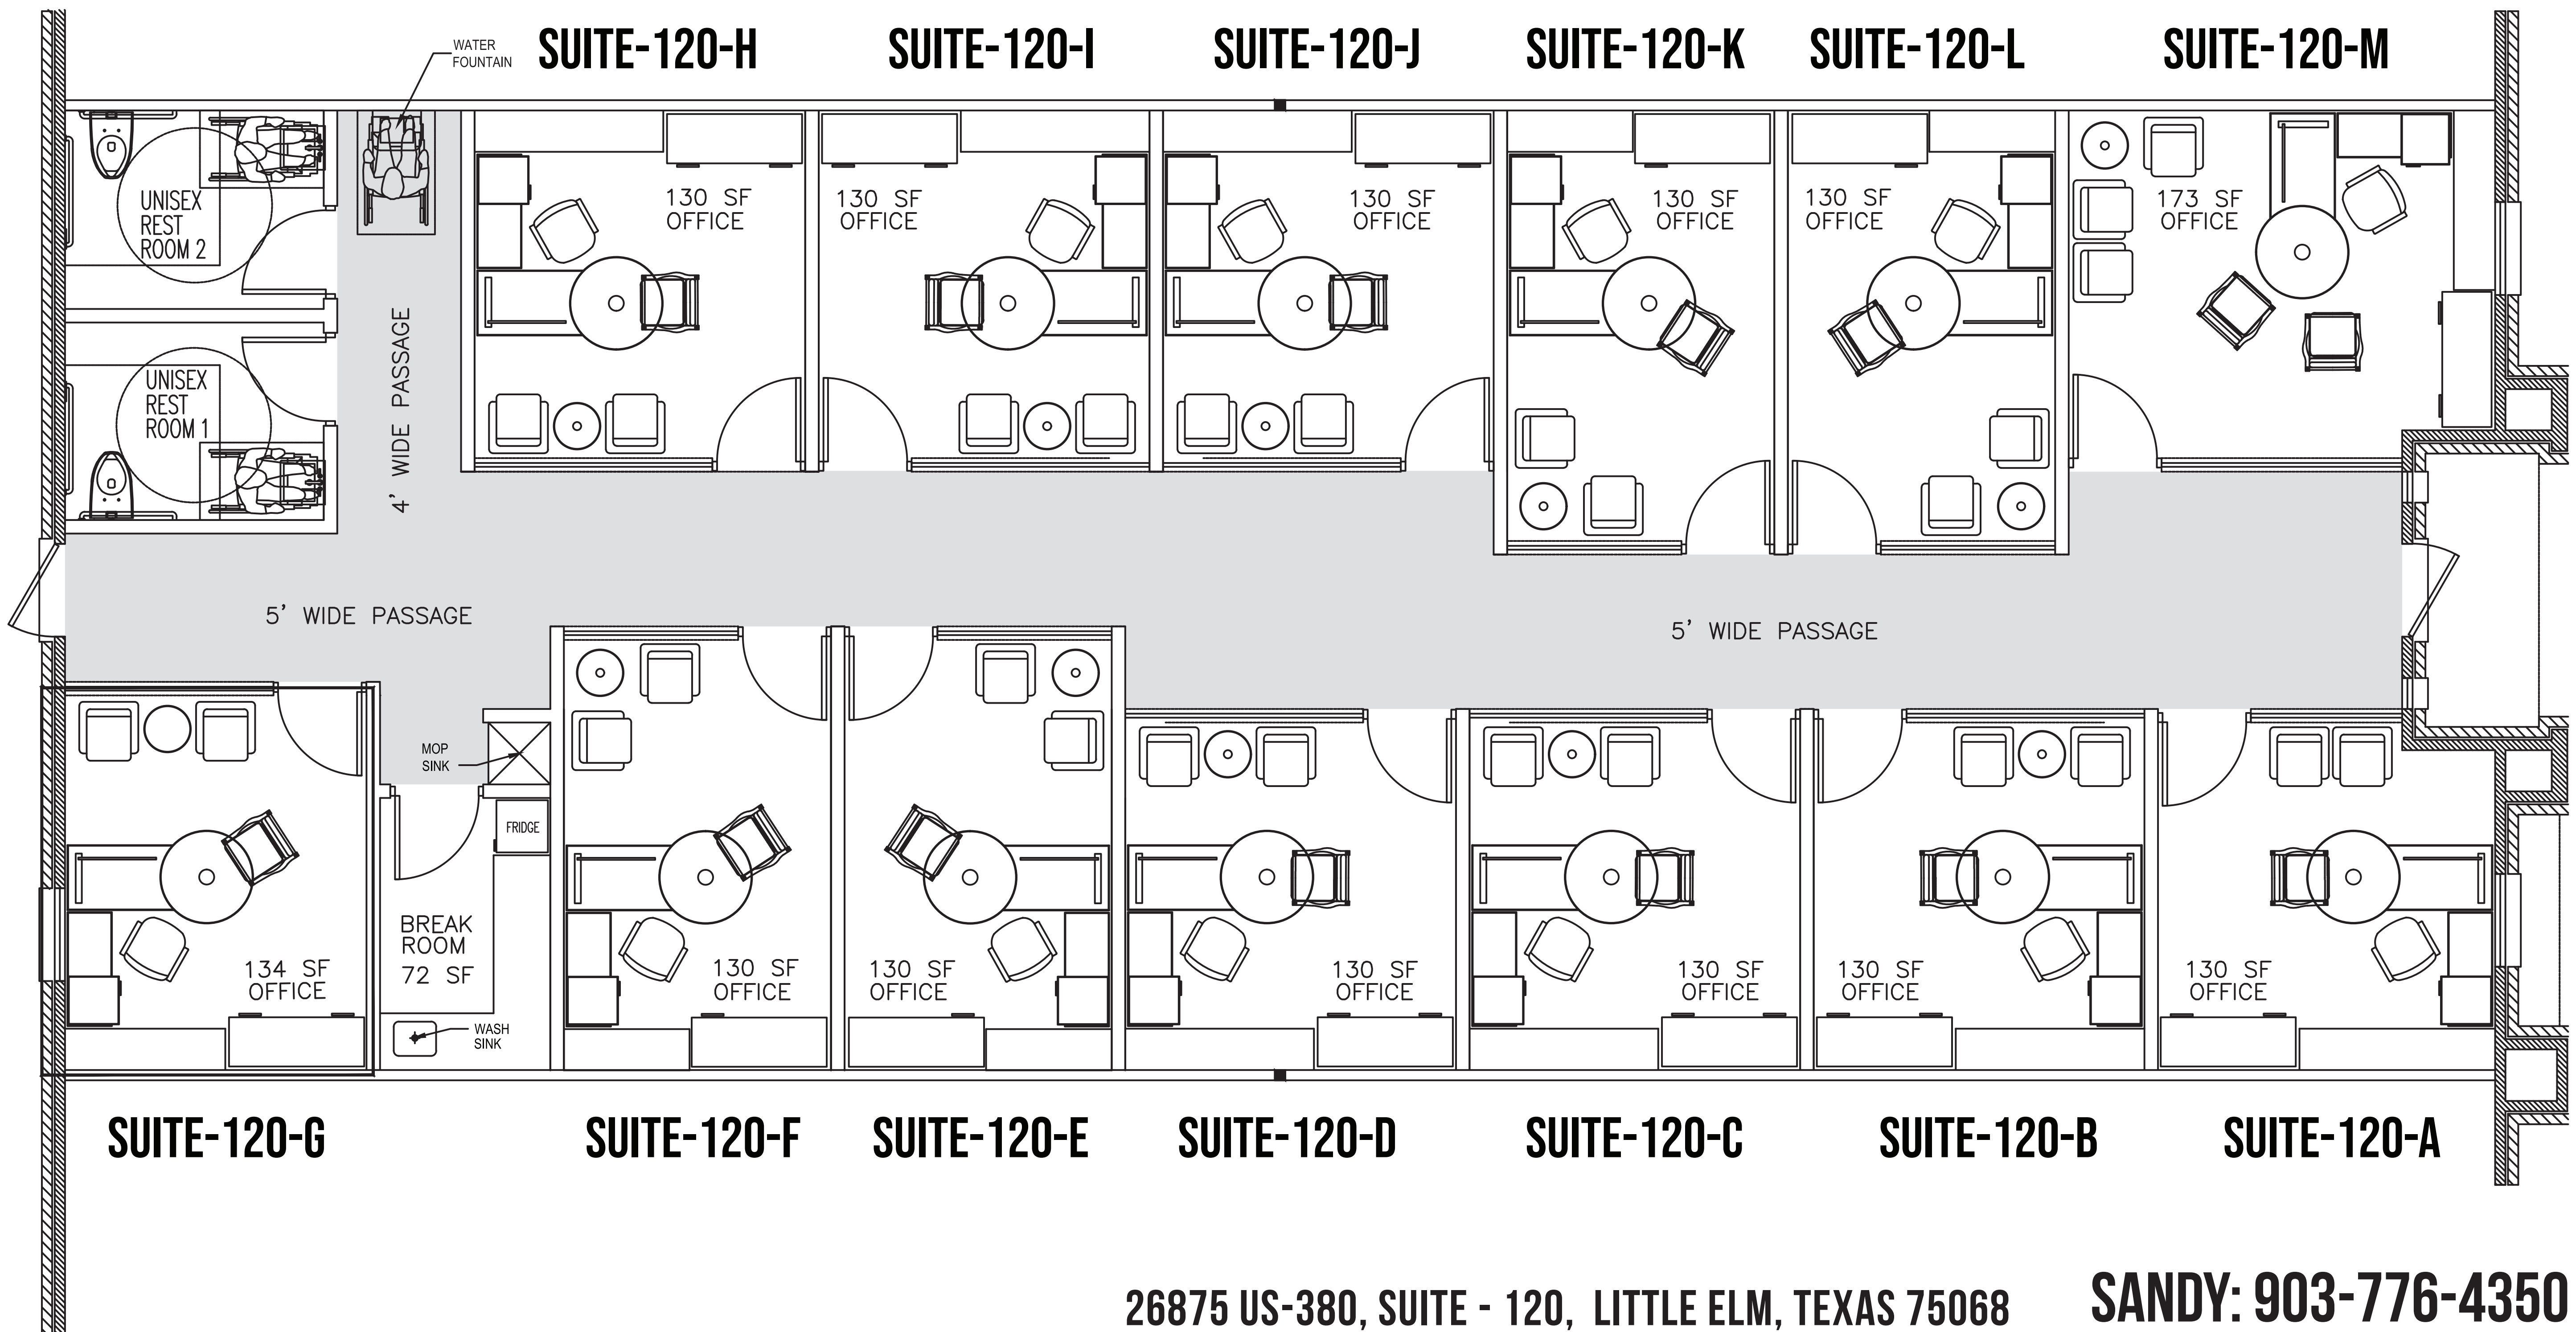

**LEEZ a SPACE**  
**CLASS A, EXECUTIVE OFFICE SUITES**

**STARTING AT JUST**  
**\$750/MONTH**  
**(ALL-INCLUSIVE)**

26875 US-380, SUITE - 120, LITTLE ELM, TEXAS 75068

**SANDY: 903-776-4350**